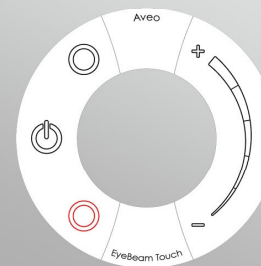

The EyeBeam Touch™ light is available in white, black or silver finish on its face, and a spare faceplate is even included in the box!

Capacitive sensing technology means a simple light touch of your finger, with or without gloves, to turn the light on/off, select red or white led lighting, and adjust the brightness -- all with the quick touch of your finger.

AveoEngineering™

(c) Copyright 2009 • Patents pending

Aveo EyeBeam Touch Light

EyeBeam Touch™

LED SWIVEL LIGHT WITH TOUCH SENSING CONTROL

Technical Specification

Power supply: 9-32 Volts
Current consumption: 110 mA @ 12 Volts

- Capacitive Sensing Interface with LED backlighting
- 9 Incremental step capacitive sensing slide bar for brightness adjust
- 2 x Red LEDs
- 2 x White LEDs
- Swiveling Beam
- 2024 Anodized Aluminum Construction
- Optional AveoRockRack™ LED laser engraved rocker switch

* dimensions in mm

Select from 3 colors
of face plates:

BLACK
WHITE
SILVER