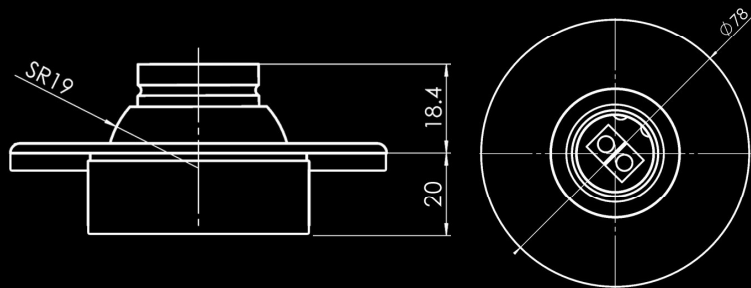

AveoEngineering™

(c) Copyright 2009 • Patents pending

Aveo EyeBeam Touch Light

EyeBeam Touch™

LED SWIVEL LIGHT WITH TOUCH SENSING CONTROL

Technical Specification

Power supply: 9-32 Volts
Current consumption: 110 mA @ 12 Volts

* dimensions in mm

Select from 3 colors
of face plates:

BLACK
WHITE
SILVER