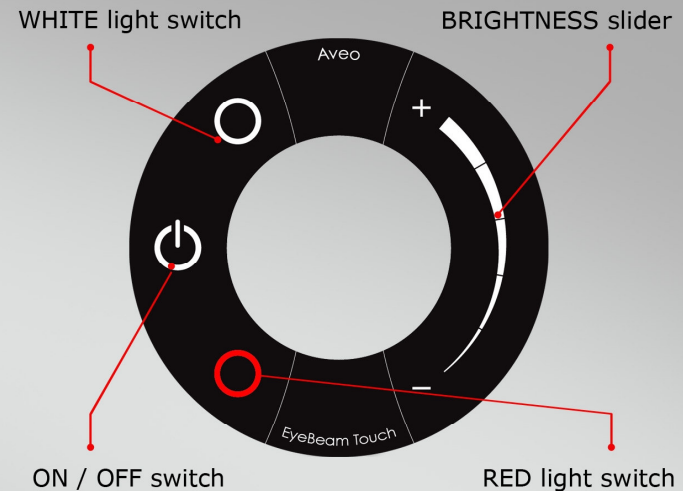

The EyeBeam Touch™ light is available in white, black or silver finish on its face, and a spare faceplate is even included in the box!

Capacitive sensing technology means a simple light touch of your finger, with or without gloves, to turn the light on/off, select red or white led lighting, and adjust the brightness -- all with the quick touch of your finger.

AveoEngineering™

(c) Copyright 2009 • Patents pending

Aveo EyeBeam Touch Light

EyeBeam Touch™

LED SWIVEL LIGHT WITH TOUCH SENSING CONTROL

Technical Specification

Power supply: 9-32 Volts
Current consumption: 110 mA @ 12 Volts

- Capacitive Sensing Interface with LED backlighting
- 9 Incremental step capacitive sensing slide bar for brightness adjust
- 2 x Red LEDs
- 2 x White LEDs
- Swiveling Beam
- 2024 Anodized Aluminum Construction
- Optional AveoRockRack™ LED laser engraved rocker switch

* dimensions in mm

Select from 3 colors
of face plates:

BLACK
WHITE
SILVER